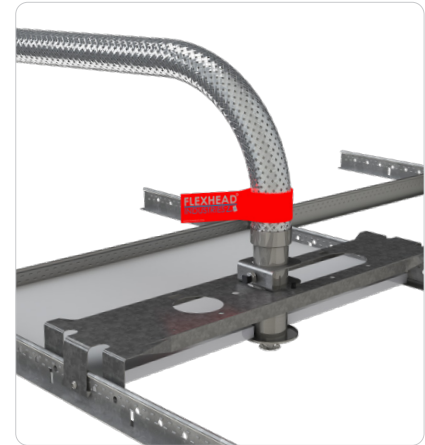

UL Listed Equivalent Lengths (1/2" Outlet)		
36" Hose	48" Hose	72" Hose
16 ft	24 ft	35 ft

Superflex® Hoses  
Fig. 20XXSF & 20XXSF-SLT

- Bend Radius** UL = 2" | FM = 7"
- Pressure Rating** 175 psi
- Hose Lengths** 36", 48", 72"
- Outlet Sizes** 1/2, 3/4 FNPT
- Inlet Nipples** 1" MNPT
- Bracket Options** 1" SLT w/ FP74 Coupling  
BKT-ADO  
BKT-MPT
- Confined Space** 20XXSF-CS: 4" Drop  
20XXSF-CS-SLT: 4" Drop w/ SLT

One hose for Straight & Elbow applications

UL Listed Equivalent Lengths (1/2" Outlet)		
36" Hose	48" Hose	72" Hose
30 ft	47 ft	71 ft

1 1/4 Full Flow Hoses  
Fig. 20XXF

- Bend Radius** FM = 7"
- Pressure Rating** 175 psi
- Hose Lengths** 36", 48", 72"
- Outlet Sizes** 1/2, 3/4, 1 FNPT
- Inlet Nipples** 1 1/4" MNPT
- Bracket Options** 1 1/4" Grooved (20XXFG)  
1 1/4" SLT (20XXF-SLT)  
BKT-MPT – 24" Length  
(Shown Above)

FM Approved Equivalent Lengths (5.6 K)		
36" Hose	48" Hose	72" Hose
4.1 ft	5.4 ft	8.0 ft

All FlexHead hoses are 100% leak tested prior to shipment.

Open Hub Brackets  
Fig. BKT-MPO & BKT-ADO

- BKT-MPO Length** 24"
- BKT-ADO Lengths** 16", 24", 30", 48"

Multi-Position Tall Bracket  
Fig. BKT-MPT

- Bracket Lengths** 14.5", 16", 24"
- One Bracket - Adjustable in Length

asc-es.com

Building connections that last™

Ultra SprinkFlex® Hoses  
Fig. HB-1

- Bend Radius** UL = 2" | FM = 7"
- Pressure Rating** 175 psi
- Hose Lengths** 28", 40", 48", 59", 71"
- Outlet Sizes** ½, ¾ FNPT
- Inlet Nipples** 1" MNPT – Standard  
1" Grooved\*  
1" Welded\*
- Bracket Options** BKT-IPT – Standard  
BKT-SFO-4 – FM Only
- Drop Options** 4", 7", 13" Outlet Drops\*
- Fitting Options** Elbow Fitting\*, Hanger Fitting\*