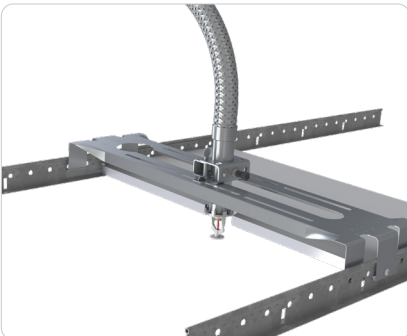

UL Listed Equivalent Lengths (1/2" Outlet)		
36" Hose	48" Hose	72" Hose
16 ft	24 ft	35 ft

Superflex® Hoses  
Fig. 20XXSF & 20XXSF-SLT

- Bend Radius** UL = 2" | FM = 7"
- Pressure Rating** 175 psi
- Hose Lengths** 36", 48", 72"
- Outlet Sizes** 1/2, 3/4 FNPT
- Inlet Nipples** 1" MNPT
- Bracket Options** 1" SLT w/ FP74 Coupling  
BKT-ADO  
BKT-MPT
- Confined Space** 20XXSF-CS: 4" Drop  
20XXSF-CS-SLT: 4" Drop w/ SLT

One hose for Straight & Elbow applications

UL Listed Equivalent Lengths (1/2" Outlet)		
36" Hose	48" Hose	72" Hose
30 ft	47 ft	71 ft

1 1/4 Full Flow Hoses  
Fig. 20XXF

- Bend Radius** FM = 7"
- Pressure Rating** 175 psi
- Hose Lengths** 36", 48", 72"
- Outlet Sizes** 1/2, 3/4, 1 FNPT
- Inlet Nipples** 1 1/4" MNPT
- Bracket Options** 1 1/4" Grooved (20XXFG)  
1 1/4" SLT (20XXF-SLT)  
BKT-MPT – 24" Length  
(Shown Above)

FM Approved Equivalent Lengths (5.6 K)		
36" Hose	48" Hose	72" Hose
4.1 ft	5.4 ft	8.0 ft

All FlexHead hoses are 100% leak tested prior to shipment.

Open Hub Brackets  
Fig. BKT-MPO & BKT-ADO

- BKT-MPO Length** 24"
- BKT-ADO Lengths** 16", 24", 30", 48"

Multi-Position Tall Bracket  
Fig. BKT-MPT

- Bracket Lengths** 14.5", 16", 24"
- One Bracket - Adjustable in Length

asc-es.com

Building connections that last™

Ultra SprinkFlex® Hoses  
Fig. HB-1

- Bend Radius** UL = 2" | FM = 7"
- Pressure Rating** 175 psi
- Hose Lengths** 28", 40", 48", 59", 71"
- Outlet Sizes** ½, ¾ FNPT
- Inlet Nipples** 1" MNPT – Standard  
1" Grooved\*  
1" Welded\*
- Bracket Options** BKT-IPT – Standard  
BKT-SFO-4 – FM Only
- Drop Options** 4", 7", 13" Outlet Drops\*
- Fitting Options** Elbow Fitting\*, Hanger Fitting\*