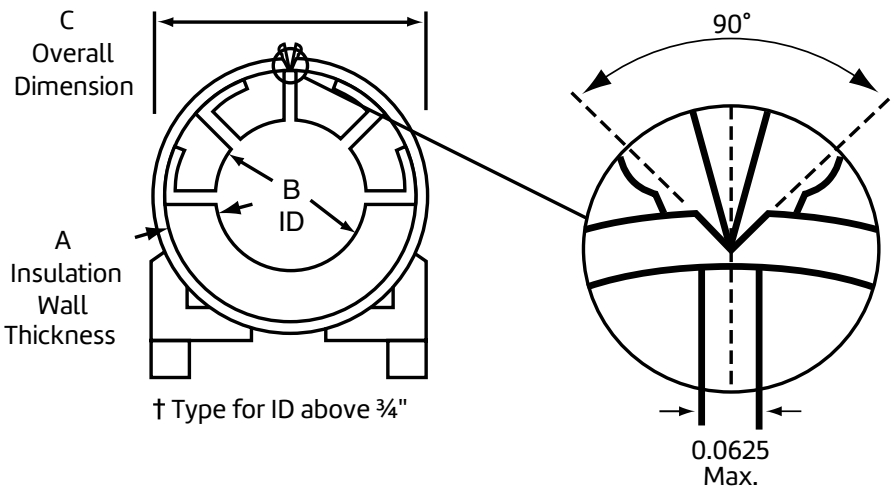

Fig. Klo-Shure® Strut Mounted Insulation Coupling used with Fiberglass Insulation

Material Specifications

- For iron pipe and copper tube sizes
- Use with fiberglass insulation

Klo-Shure® Strut Mounted parts include the Klo-Shure® Coupling, clamp halves with welded fastener and locknut.

Materials

Clamp: 1008-1018 Carbon Steel
Coupling: High Strength TPO Plastic

Approvals

- UL 2043 Fire Test for Heat and Visible Smoke Release
- 25/50 Flame Spread / Smoke Development Index.

Note: Klo-Shure® ID equals iron pipe and copper tube OD. Chart indicates coupling sizes currently available from Klo-Shure®. Service Temperature -65°F to 275°F.