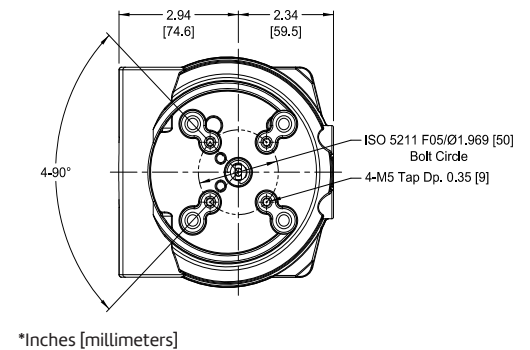

Building connections that last™

YT-870

Rotary Limit Switch Datasheet

YTC Limit Switch

Type 4, 4x, 7 & 9

For General and Explosion Proof Applications

Rotary Limit Switch

TYPE 4, 4x, 7 & 9 For General & Explosion Proof Applications YT-870

YT-870 Limit Switch Ratings

SPDT Mechanical Switch (M)	AC 125v 5A / 250v 3A
	DC 125v 0.4A / 250v 0.2A
	DC 30v 4A, 14v 5A, 8v 5A
DPDT Mechanical Switch (D)	AC 125v or 250v 10A
	DC 125v 0.5A / 250v 0.25A
Inductive Proximity Sensor (P)	DC 12~24v / NPN Type

Design Features

- CSA Certified for both US and Canada.
 - Class I, Zone 1, AEx db IIC T6
 - Class II, Div.1,
 - Group E, F and G.
 - Type 4, 4x, IP67 Protection
- 2-SPDT Mechanical Switches
- 8 Point Terminal Strip
- Aluminum Housing
- Polyester Power Coating
- Ambient Temperature -20 to 60°C (-4 to 140°F)
- Weight: 3.3 lbs
- Standard Mounting: NAMUR
- Use for ABZ, Quadrant and Sharpe Actuators