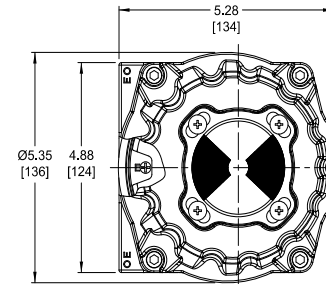

Building connections that last™

YT-870

Rotary Limit Switch Datasheet

YTC Limit Switch

Type 4, 4x, 7 & 9

For General and Explosion Proof Applications

Rotary Limit Switch

TYPE 4, 4x, 7 & 9 For General & Explosion Proof Applications YT-870

YT-870 Limit Switch Ratings

SPDT Mechanical Switch (M)	AC 125v 5A / 250v 3A
	DC 125v 0.4A / 250v 0.2A
	DC 30v 4A, 14v 5A, 8v 5A
DPDT Mechanical Switch (D)	AC 125v or 250v 10A
	DC 125v 0.5A / 250v 0.25A
Inductive Proximity Sensor (P)	DC 12~24v / NPN Type

Design Features

- CSA Certified for both US and Canada.
 - Class I, Zone 1, AEx db IIC T6
 - Class II, Div.1,
 - Group E, F and G.
 - Type 4, 4x, IP67 Protection
- 2-SPDT Mechanical Switches
- 8 Point Terminal Strip
- Aluminum Housing
- Polyester Power Coating
- Ambient Temperature -20 to 60°C (-4 to 140°F)
- Weight: 3.3 lbs
- Standard Mounting: NAMUR
- Use for ABZ, Quadrant and Sharpe Actuators