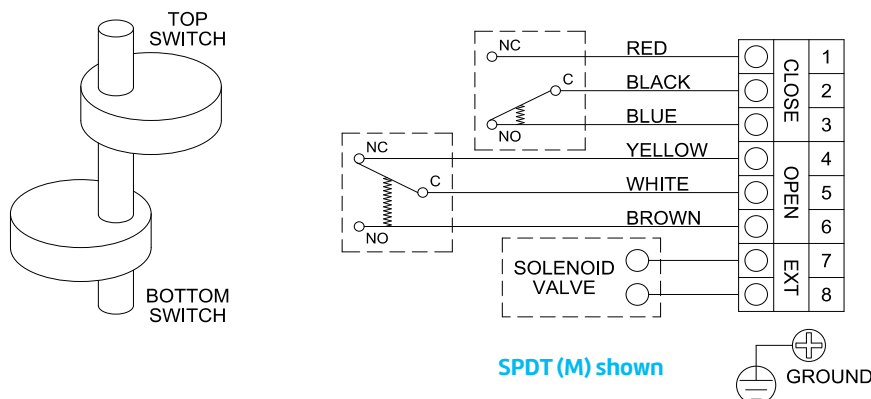

Building connections that last™

YT-870

Rotary Limit Switch Datasheet

YTC Limit Switch

Type 4, 4x, 7 & 9

For General and Explosion Proof Applications

Rotary Limit Switch

TYPE 4, 4x, 7 & 9 For General & Explosion Proof Applications YT-870

YT-870 Limit Switch Ratings

SPDT Mechanical Switch (M)	AC 125v 5A / 250v 3A
	DC 125v 0.4A / 250v 0.2A
	DC 30v 4A, 14v 5A, 8v 5A
DPDT Mechanical Switch (D)	AC 125v or 250v 10A
	DC 125v 0.5A / 250v 0.25A
Inductive Proximity Sensor (P)	DC 12~24v / NPN Type

Design Features

- CSA Certified for both US and Canada.
 - Class I, Zone 1, AEx db IIC T6
 - Class II, Div.1,
 - Group E, F and G.
 - Type 4, 4x, IP67 Protection
- 2-SPDT Mechanical Switches
- 8 Point Terminal Strip
- Aluminum Housing
- Polyester Power Coating
- Ambient Temperature -20 to 60°C (-4 to 140°F)
- Weight: 3.3 lbs
- Standard Mounting: NAMUR
- Use for ABZ, Quadrant and Sharpe Actuators

TYPE 4, 4x, 7 & 9 For General & Explosion Proof Applications YT-870

How to order YT-870

Switchbox	Switch Type	Conduit Thread	Bracket Type	Option			
YT-870	M	1	0	0			
Mechanical 2-SPDT	M	¾" NPT	1	No Bracket	0	None	0
Inductive Proximity Sensor 2	P	G ¾"	2	ST-1 (30x80/H20)	1	4-20mA Transmitter	1
Mechanical 2-DPDT	D	M20 x 1.5p	3	ST-2 (30x80/H30)	2		
			4	ST-3 (30x130/H30)	3		
				ST-4 (30x130/H50)	4		