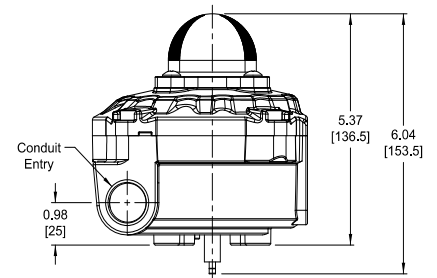

Design Features

- CSA Certified for both US and Canada.
  - Class I, Zone 1, AEx db IIC T6
  - Class II, Div.1,
  - Group E, F and G.
  - Type 4, 4x, IP67 Protection
- 2-SPDT Mechanical Switches
- 8 Point Terminal Strip
- Aluminum Housing
- Polyester Power Coating
- Ambient Temperature -20 to 60°C (-4 to 140°F)
- Weight: 3.3 lbs
- Standard Mounting: NAMUR
- Use for ABZ, Quadrant and Sharpe Actuators